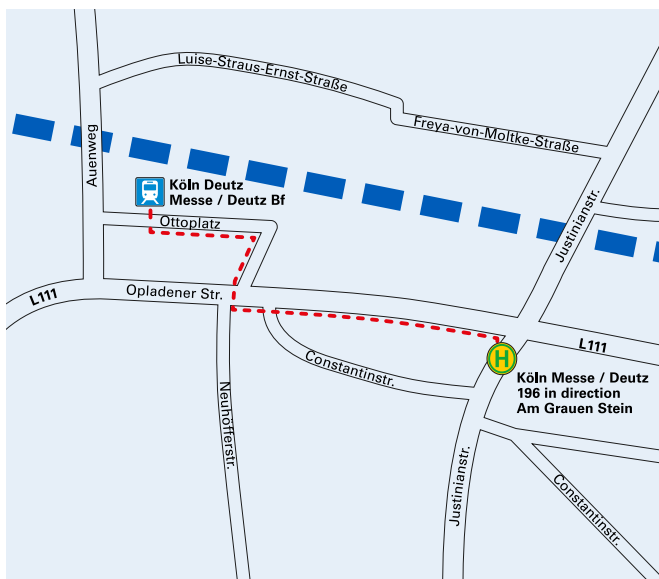

How to find us

By bus and train

FOOTPATH RAIFFEISENSTR. TO TÜV RHEINLAND

KVB stop Am Grauen Stein, Cologne

FROM COLOGNE CENTRAL STATION (KÖLN HBF)

Take the underground lines 16 or 18 to the Neumarkt stop.

- a. Take S-Bahn line 7 in the direction of Zündorf and get off at Raiffeisenstraße. From there, walk approx. 7 minutes to Am Grauen Stein.
- or
- b. Take S-Bahn line 1 in the direction of Bensberg or line 9 in the direction of Königsforst to Deutz station and continue from there, see below.

FROM DEUTZ STATION (BF DEUTZ/LANXESS ARENA)

- a. Underground: At the station, follow the directions to S-Bahn lines 3 and 4. At the end of the platform, cross the zebra crossing on the left.
- or
- b. Above ground: cross the station square and keep left in the direction of S-Bahn lines 3 and 4.

The bus stop of line 196 in the direction of Am Grauen Stein is at the level of Justinianstraße 10. The journey time is approximately 7 minutes.

STATION: BAHNHOF DEUTZ / LANXESS ARENA

DEPARTURE TIME OF LINE 196 (EVERY 20 MIN.)

Destination navigation system:
Am Grauen Stein, 51105 Cologne

LONG-DISTANCE TRAVEL

Take the Autobahn A 4 on the Cologne Autobahn ring road to the junction Köln-Gremberg. Then take the A 559 in the direction of Köln-Deutz until the Köln-Kalk/-Poll exit. Follow Rolshover Straße, Max-Glomsda-Straße and Am Grauen Stein to your destination.