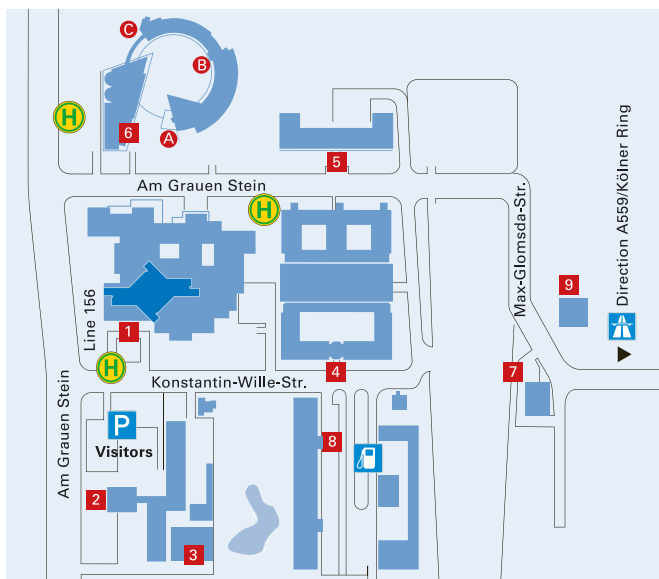

FROM DEUTZ STATION (BF DEUTZ/LANXESS ARENA)

- a. Underground: At the station, follow the directions to S-Bahn lines 3 and 4. At the end of the platform, cross the zebra crossing on the left.
- or
- b. Above ground: cross the station square and keep left in the direction of S-Bahn lines 3 and 4.

The bus stop of line 196 in the direction of Am Grauen Stein is at the level of Justinianstraße 10. The journey time is approximately 7 minutes.

STATION: BAHNHOF DEUTZ / LANXESS ARENA

DEPARTURE TIME OF LINE 196 (EVERY 20 MIN.)

Destination navigation system:
Am Grauen Stein, 51105 Cologne

LONG-DISTANCE TRAVEL

Take the Autobahn A 4 on the Cologne Autobahn ring road to the junction Köln-Gremberg. Then take the A 559 in the direction of Köln-Deutz until the Köln-Kalk/-Poll exit. Follow Rolshover Straße, Max-Glomsda-Straße and Am Grauen Stein to your destination.

LOCATION PLAN TÜV RHEINLAND

- 1 Reception Headquarter
- 2 Entrance TÜV Rheinland House
- 3 Photovoltaics Laboratory
- 4 Reception Atrium
- 5 Reception Glass Building
- 6 Seminar centre / Circular Building, Entrances A, B, C
- 7 TÜV Rheinland Vehicle Test Centre
- 8 Reception Seehaus
- 9 Vehicle Registration Service, TÜV Rheinland Plus