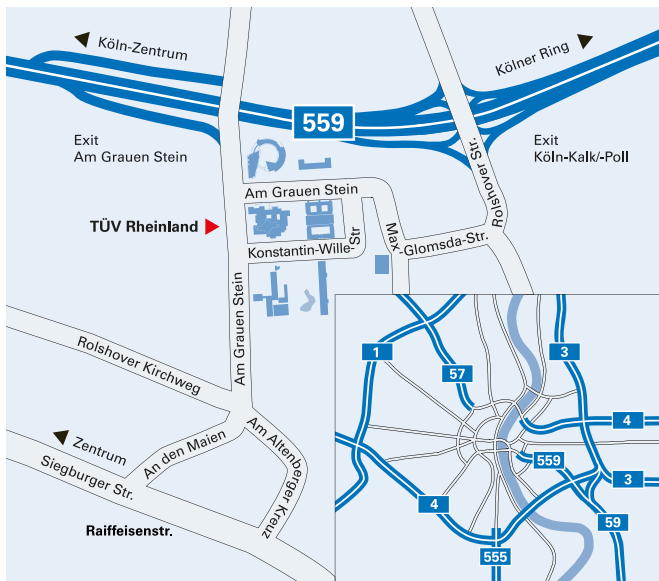

How to find us

By bus and train

FOOTPATH RAIFFEISENSTR. TO TÜV RHEINLAND

KVB stop Am Grauen Stein, Cologne

FROM COLOGNE CENTRAL STATION (KÖLN HBF)

Take the underground lines 16 or 18 to the Neumarkt stop.

- a. Take S-Bahn line 7 in the direction of Zündorf and get off at Raiffeisenstraße. From there, walk approx. 7 minutes to Am Grauen Stein.
- or
- b. Take S-Bahn line 1 in the direction of Bensberg or line 9 in the direction of Königsforst to Deutz station and continue from there, see below.

FROM DEUTZ STATION (BF DEUTZ/LANXESS ARENA)

- a. Underground: At the station, follow the directions to S-Bahn lines 3 and 4. At the end of the platform, cross the zebra crossing on the left.
- or
- b. Above ground: cross the station square and keep left in the direction of S-Bahn lines 3 and 4.

The bus stop of line 196 in the direction of Am Grauen Stein is at the level of Justinianstraße 10. The journey time is approximately 7 minutes.

STATION: BAHNHOF DEUTZ / LANXESS ARENA

DEPARTURE TIME OF LINE 196 (EVERY 20 MIN.)

Destination navigation system:
Am Grauen Stein, 51105 Cologne

LONG-DISTANCE TRAVEL

Take the Autobahn A 4 on the Cologne Autobahn ring road to the junction Köln-Gremberg. Then take the A 559 in the direction of Köln-Deutz until the Köln-Kalk/-Poll exit. Follow Rolshover Straße, Max-Glomsda-Straße and Am Grauen Stein to your destination.