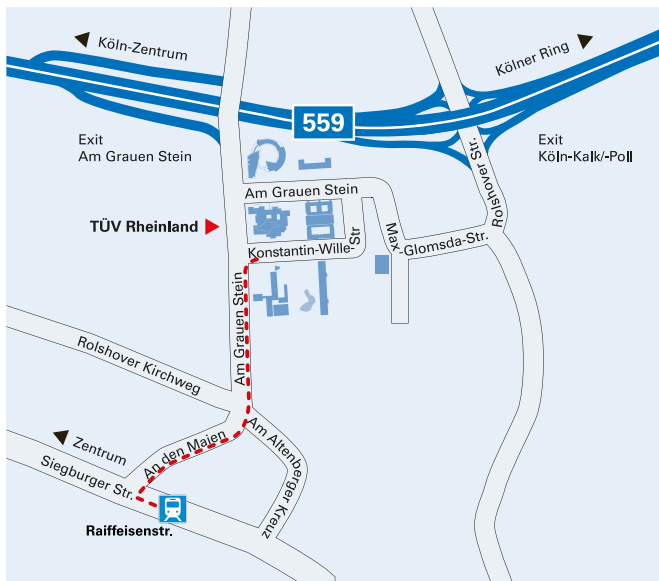

How to find us

By bus and train

FOOTPATH RAIFFEISENSTR. TO TÜV RHEINLAND

KVB stop Am Grauen Stein, Cologne

FROM COLOGNE CENTRAL STATION (KÖLN HBF)

Take the underground lines 16 or 18 to the Neumarkt stop.

- a. Take S-Bahn line 7 in the direction of Zündorf and get off at Raiffeisenstraße. From there, walk approx. 7 minutes to Am Grauen Stein.
- or
- b. Take S-Bahn line 1 in the direction of Bensberg or line 9 in the direction of Königsforst to Deutz station and continue from there, see below.

FROM DEUTZ STATION (BF DEUTZ/LANXESS ARENA)

- a. Underground: At the station, follow the directions to S-Bahn lines 3 and 4. At the end of the platform, cross the zebra crossing on the left.
- or
- b. Above ground: cross the station square and keep left in the direction of S-Bahn lines 3 and 4.

The bus stop of line 196 in the direction of Am Grauen Stein is at the level of Justinianstraße 10. The journey time is approximately 7 minutes.

STATION: BAHNHOF DEUTZ / LANXESS ARENA

DEPARTURE TIME OF LINE 196 (EVERY 20 MIN.)

Destination navigation system:
Am Grauen Stein, 51105 Cologne

LONG-DISTANCE TRAVEL

Take the Autobahn A 4 on the Cologne Autobahn ring road to the junction Köln-Gremberg. Then take the A 559 in the direction of Köln-Deutz until the Köln-Kalk/-Poll exit. Follow Rolshover Straße, Max-Glomsda-Straße and Am Grauen Stein to your destination.